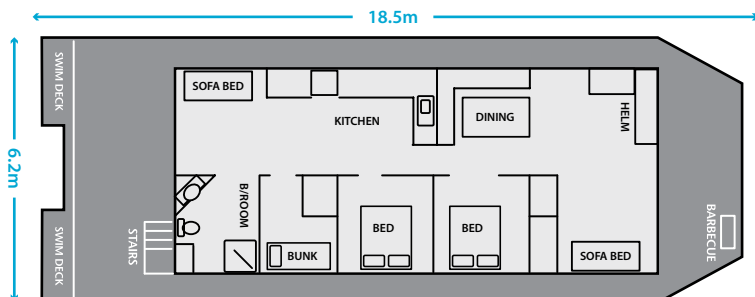

DIPLOMAT

FAMILY FAVOURITE

SILVER

The Diplomat Houseboat is designed for easy handling – you don't need a licence just good instruction, which we provide.

This houseboat is a flexible 2-6 berth, with all the comforts of a modern self-contained apartment. This houseboat is ideally suited to couples or small families.

The open plan design is very child friendly so you can relax and constantly view the children.

Upstairs it boasts a large covered rooftop sun deck area including a top-deck TV, ideal to take in the breathtaking scenery and unforgettable sunsets on the Murray River!