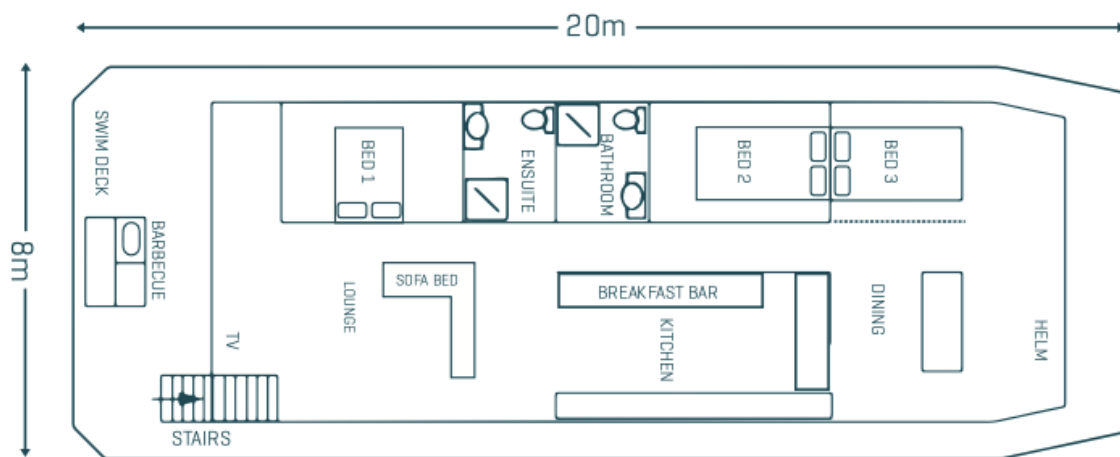

Classic

This 6-8 berth houseboat was built to be lived on. You will be thrilled with the room on board, the storage and the ultimate facilities provided. This houseboat has special pricing for couples, and the master bedroom will delight with its vista windows, split system air conditioning, TV and en suite bathroom.

The main bathroom is also extremely spacious, ideal for those with mobility issues or just for a

good towel off! The dining area is at the front near the helm, so there is plenty of company for the driver. The chefs kitchen is the centrepiece of the houseboat, serving both lounge and dining areas. 3 queen beds, classic lounge area and large rear deck lead to the outdoor delights of this houseboat. Upstairs there is top deck steering, an all weather roof, spa area and dining area with rooftop TV. This houseboat really is a Classic which you will want to return to again and again.