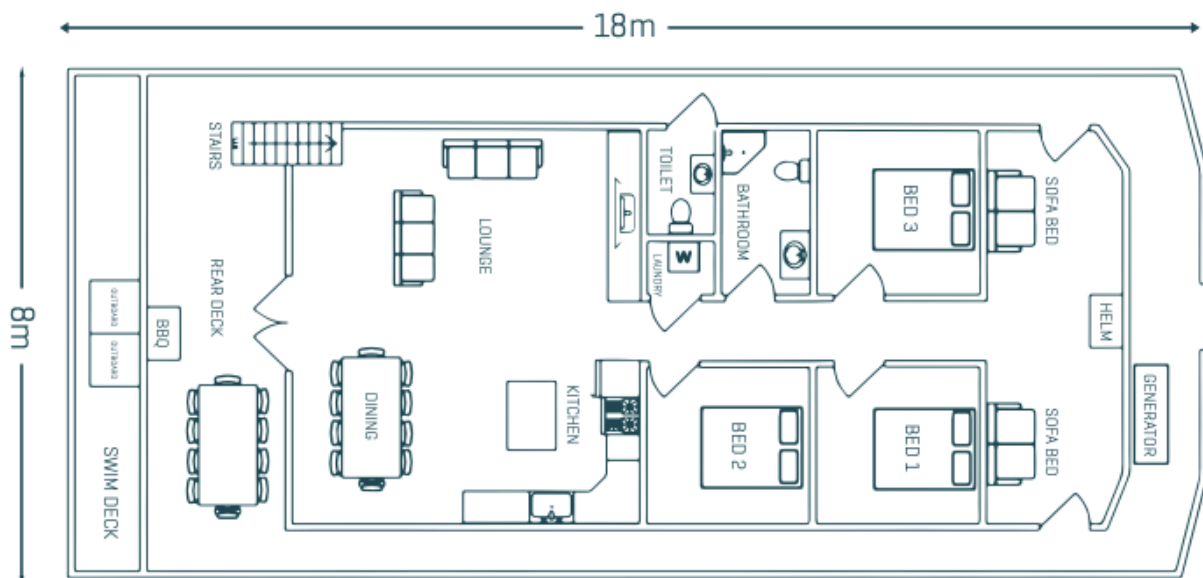

Cutting Edge

This 6-10 berth, 3 bedroom, spa houseboat, has recently joined our fleet in July 2020. The moment you walk on board it feels as though you are on holiday! The houseboat has 2 queen bedrooms (one of which can be split to singles) and a twin bedroom (which can be made up as a King bed) all with built-in wardrobes and their own television. The front lounge has 2 double sofa beds. There is one bathroom and an additional toilet on the outside deck. The kitchen is located at the front of the houseboat and has a stainless steel fridge/freezer with dishwasher, oven, microwave and pod coffee machine.

There is a barbecue on the rear deck with alfresco dining. The spacious rear living area has a comfortable large leather sofa and flat screen TV. For your comfort there is evaporative air conditioning in the living area and ducted to all bedrooms, as well as gas heating in the cooler months. The impressive all weather rooftop has a spa, dining table and chairs, and sun-beds. The houseboat is powered by two 60hp Yamaha outboard motors.