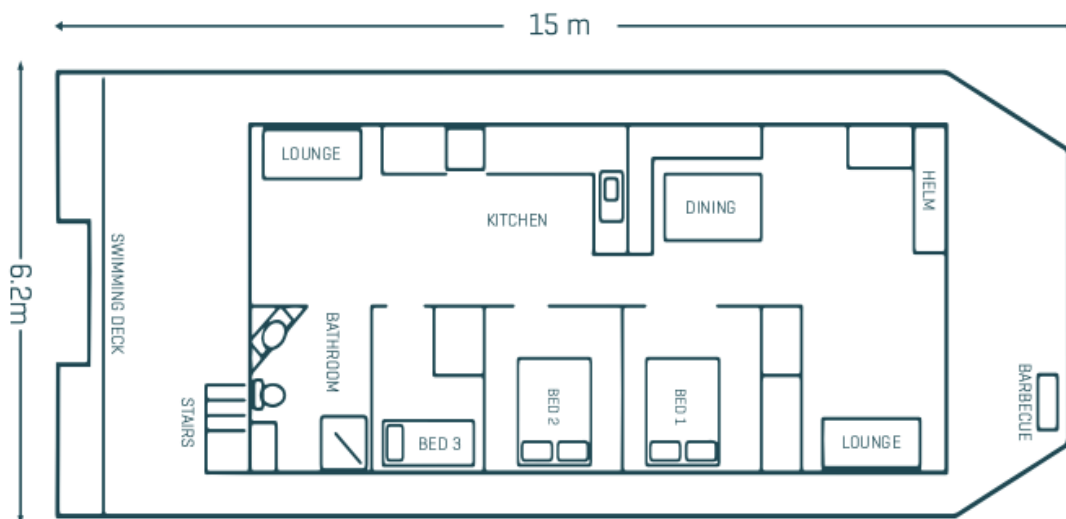

Diplomat

The Diplomat Houseboat is designed for easy handling – you don't need a licence just good instruction, which we provide. This houseboat is a flexible 2-6 berth, with all the comforts of a modern self-contained apartment. This houseboat is ideally suited to couples or small families.

The open plan design is very child friendly so you can relax and constantly view the children. Upstairs it boasts a large covered rooftop sun deck area including a top-deck TV, ideal to take in the breathtaking scenery and unforgettable sunsets on the Murray River!