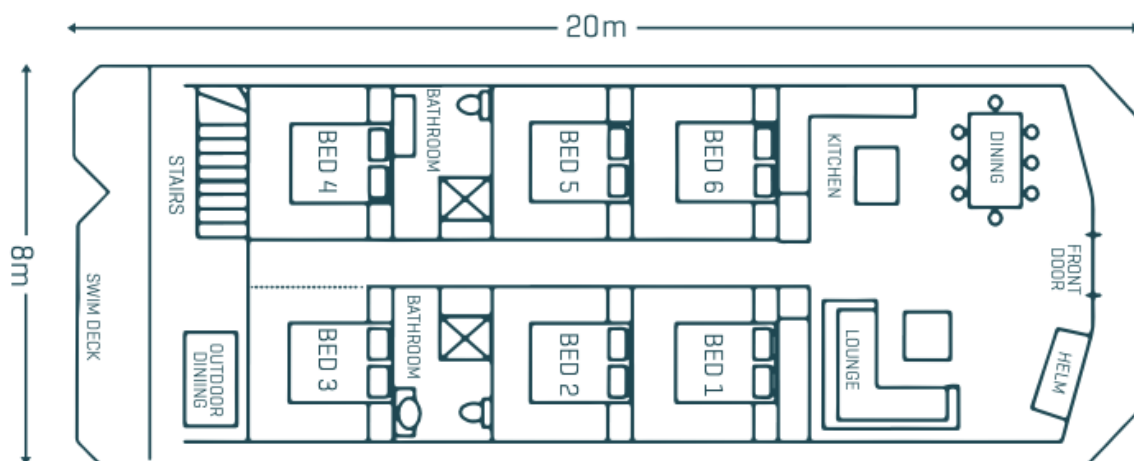

Hypnotic

Hypnotic is a platinum houseboat with great indoor and outdoor living areas. The houseboat has 6 queen bedrooms, all of which can be split into singles and two shared bathrooms. The kitchen is located at the front of the houseboat and has a stainless steel fridge/freezer with icemaker, dishwasher, stove, microwave and pull out spice rack. BBQ is located on the front deck. The spacious front lounge has a flat screen TV and opposite the dining area. There is a DVD and CD player with MP3, USB and

Bluetooth connectivity For your comfort there is evaporative air conditioning in the living area and ducted to all bedrooms, as well as gas heating in the cooler months. The impressive shaded rooftop has a spa, outdoor dining table and chairs, luxurious lounge suite, and sunbeds. The large swim deck has two V hitches for your ski boat. The houseboat has 24/7 240 volt power. Hypnotic sleeps a maximum of 12 people.