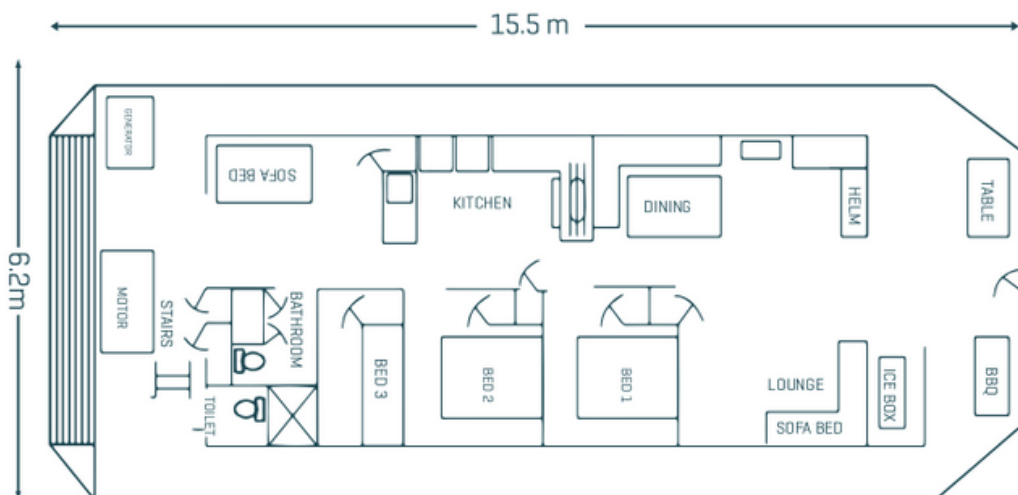

James R II

This popular 6-10 berth houseboat has a distinctive purple rooftop rim. The purple represents that little bit of luxury which has been added with the new modern kitchen and bathroom. It also represents peace of mind, which comes with this easy to manoeuvre houseboat.

James R II has a similar floorplan to Murray Hawk, with two queen bedrooms, each with their own character, and a bunk room for the kids. The front

lounge is a little larger than the other similar houseboats, and the club lounge suite is well suited to families or two couples to all watch TV or play board games together.

The barbecue is on the rear deck overlooking the river and the easy start generator is on the rooftop up the ladder-way.

On James R II you will always feel at peace!