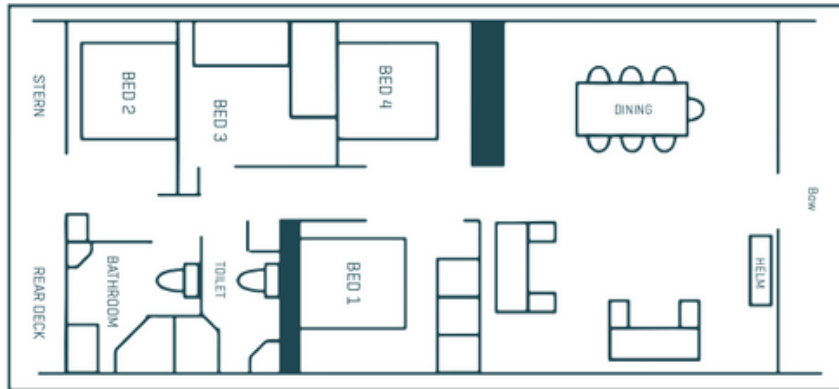

Windermere Dream

Windermere Dream is a new inclusion to our silver range. Great for 2 or 3 couples, or for a larger family.

Enjoy a budget friendly houseboat holiday, with all the comforts of home plus two fully equipped bathrooms, multiple dining choices and the luxury of a rooftop spa. Come dream with us!

- 1x Queen Bed,
- 2x double beds/split singles
- Bunk room
- 2 bathrooms, 2 toilets
- Top loading washing machine
- Front deck freezer
- 6 Person Spa
- Air-Conditioned and
- Gas heated
- Fully equipped kitchen
- TV/DVD/CD
- Gas hot water